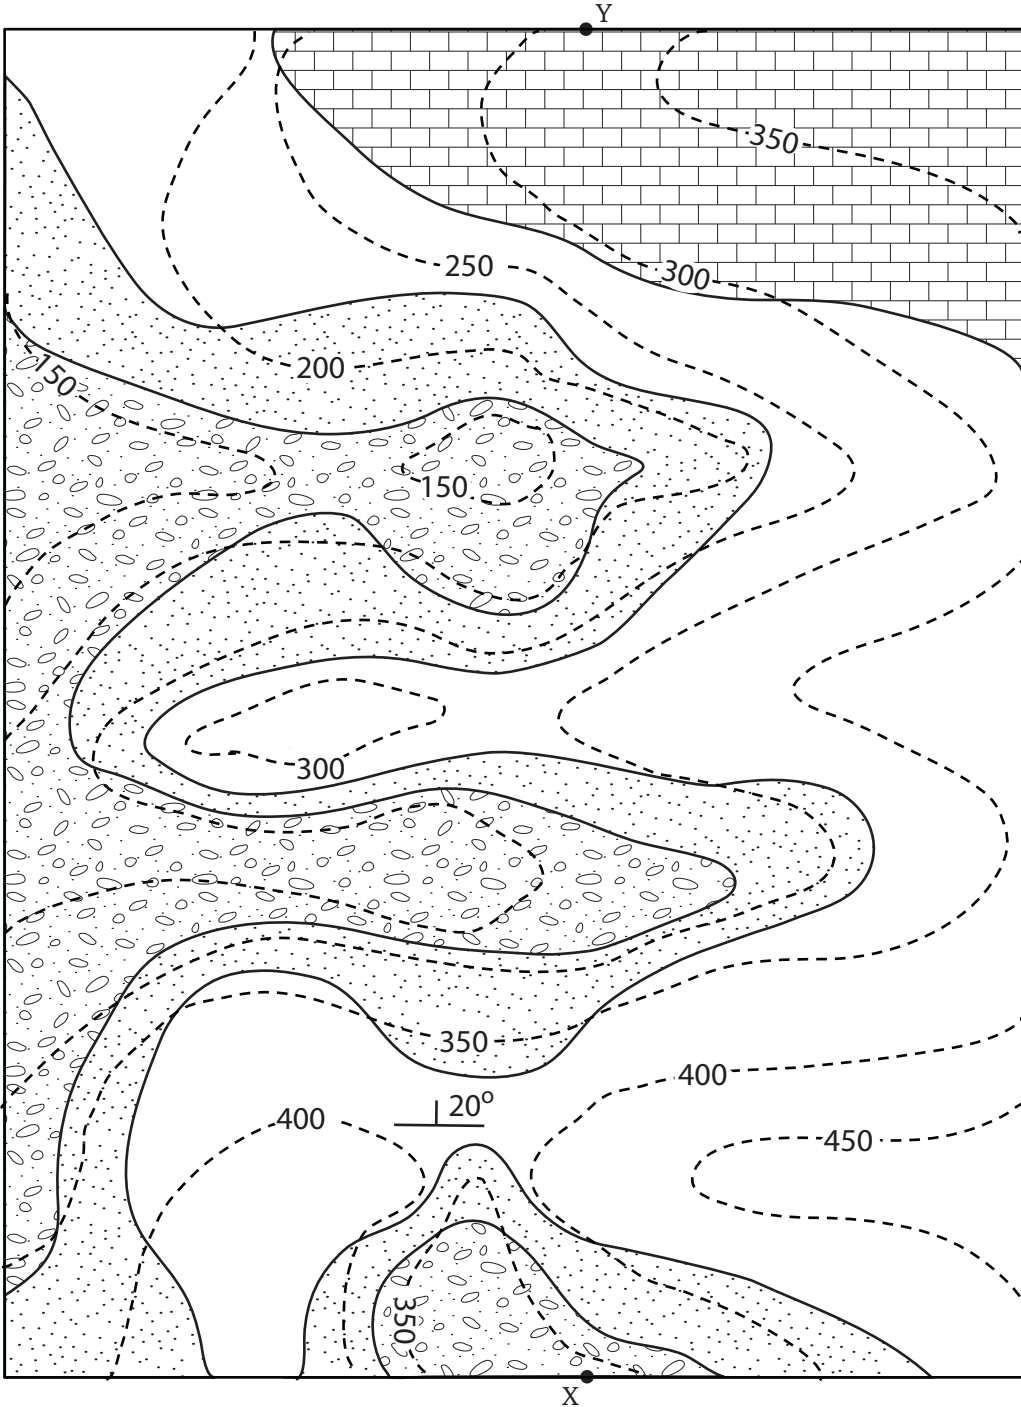

# Map 2: Delightful Dells Geological Paradise

Legend (not in order)

-  Conglomerate
-  Limestone
-  Sandstone
-  Mudstone

Contour interval: 50 m  
Scale: 1:5000