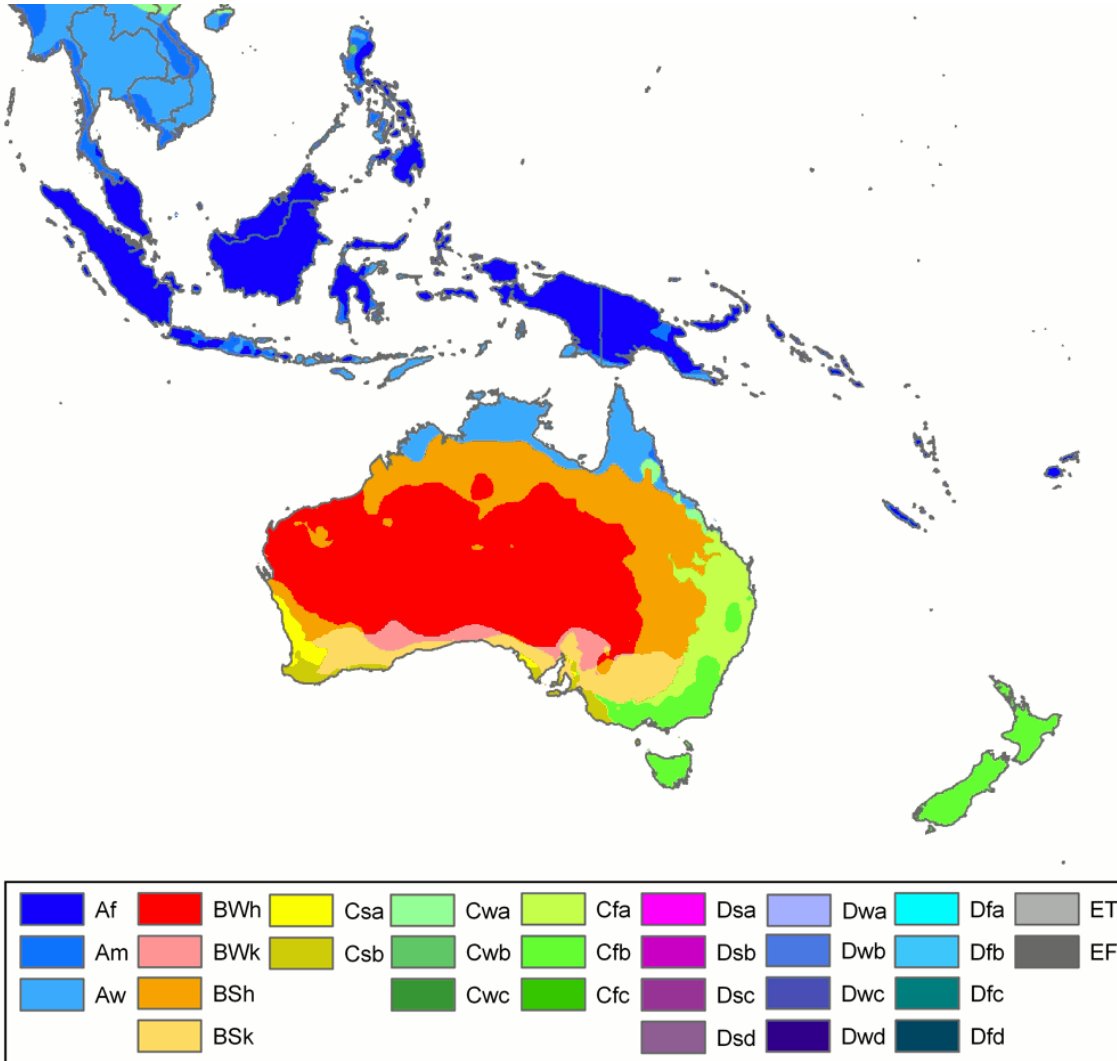

AUSTRALIA / NEW ZEALAND MAP

Contact : Murray C. Peel (mpeel@unimelb.edu.au) for further information

Image Source: By Peel, M. C., Finlayson, B. L., and McMahon, T. A. (University of Melbourne) derivative work: Br-Sc-94 (World_Koppen_Map.png) [CC-BY-SA-3.0 (<http://creativecommons.org/licenses/by-sa/3.0/>)], via Wikimedia Commons. [http://commons.wikimedia.org/wiki/File%3AKoppen_World_Map_\(retouched_version\).png](http://commons.wikimedia.org/wiki/File%3AKoppen_World_Map_(retouched_version).png)